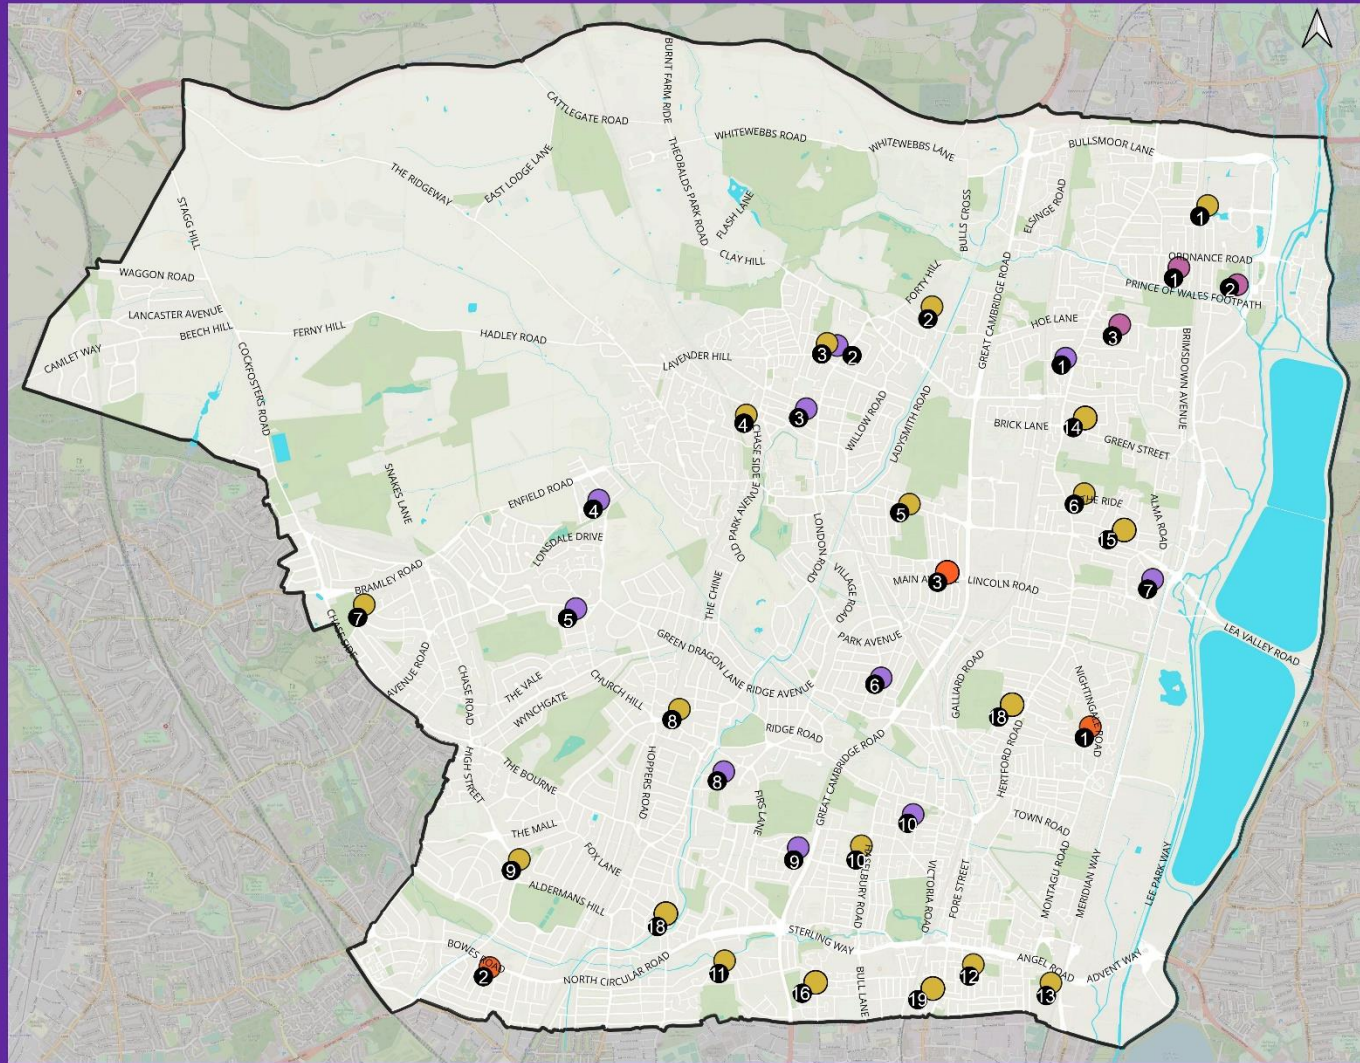

# School Streets

## KEY

- Live School Streets
  - 1 Keys Meadow Primary School
  - 2 Worcesters Primary School
  - 3 Lavender Primary School
  - 4 Chase Side Primary School
  - 5 George Spicer Primary School
  - 6 Kingfisher Hall Primary Academy
  - 7 De Bohun Primary School
  - 8 St Pauls CofE Primary School
  - 9 St Monica's Catholic Primary School
  - 10 Hazelbury Primary School
  - 11 Oakthorpe Primary School
  - 12 Raynham Primary School
  - 13 Meridian Angel Primary School
  - 14 St James' C Of E Primary School
  - 15 St Mary's Catholic Primary School
  - 16 Wilbury Primary School
  - 17 Houndsfield Primary School
  - 18 Hazelwood Primary School
  - 19 St John & St James CofE Primary School
- School Streets in progress
  - 1 Delta Primary School
  - 2 Bowes Primary School
  - 3 Bush Hill Park Primary School
- Schools FY23/24 (TFL)
  - 1 Chesterfield Primary School
  - 2 Prince of Wales Primary School
  - 3 Eastfield Primary School
- AQ Grant Schools (DEFRA)
  - 1 Enfield Heights Academy
  - 2 Enfield County Schools
  - 3 St George's Catholic Primary School
  - 4 Merryhills Primary School
  - 5 Eversley Primary School
  - 6 Raglan Junior School
  - 7 Alma Primary School
  - 8 Highfield Primary School
  - 9 Firs Farm Primary School
  - 10 Latymer All Saint CofE Primary School
- Enfield Borough Boundary

Figure 2: Map Showing Live School Streets, School Streets in progress, proposed School Streets to be delivered by FY23/24 and Schools that could be part of the Air Quality Grant.